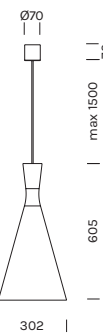

INDOOR - SUSPENSION

LONGUETTE

- alluminio
- colore cavo: nero

- aluminum
- cable color: black

Con rosone, senza lampadina E27

With canopy, without E27 bulb

2050

Power 10.0W

Supply 220-240V

Item	Canopy	Body
2050	-BV	-BV
...composed by	-NO	-NO
RS35 (1Pz)	-OR	-OR
2060 (1Pz)		

Con rosone, senza lampadina E27

With canopy, without E27 bulb

2051

Power 10.0W

Supply 220-240V

Item	Canopy	Body
2051	-BV	-BV
...composed by	-NO	-NO
RS35 (1Pz)	-OR	-OR
2061 (1Pz)		

Con rosone, senza lampadina E27

With canopy, without E27 bulb

2052

Power 10.0W

Supply 220-240V

Item	Canopy	Body
2052	-BV	-BV
...composed by	-NO	-NO
RS35 (1Pz)	-OR	-OR
2062 (1Pz)		

Lampadine E27
LED bulbs E27