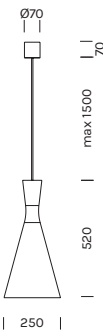

INDOOR - SUSPENSION

LONGUETTE

- alluminio
- colore cavo: nero

- aluminum
- cable color: black

Con rosone, senza lampadina E27

With canopy, without E27 bulb

2050

Power 10.0W

Supply 220-240V

Item	Canopy	Body
2050	-BV	-BV
...composed by	-NO	-NO
RS35 (1Pz)	-OR	-OR
2060 (1Pz)		

Con rosone, senza lampadina E27

With canopy, without E27 bulb

2051

Power 10.0W

Supply 220-240V

Item	Canopy	Body
2051	-BV	-BV
...composed by	-NO	-NO
RS35 (1Pz)	-OR	-OR
2061 (1Pz)		

Con rosone, senza lampadina E27

With canopy, without E27 bulb

2052

Power 10.0W

Supply 220-240V

Item	Canopy	Body
2052	-BV	-BV
...composed by	-NO	-NO
RS35 (1Pz)	-OR	-OR
2062 (1Pz)		

Lampadine E27
LED bulbs E27