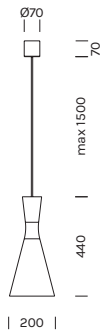

INDOOR - SUSPENSION

LONGUETTE

- alluminio
- colore cavo: nero

- aluminum
- cable color: black

Con rosone, senza lampadina E27

With canopy, without E27 bulb

2050

Power 10.0W

Supply 220-240V

Item	Canopy	Body
2050	-BV	-BV
...composed by	-NO	-NO
RS35 (1Pz)	-OR	-OR
2060 (1Pz)		

Con rosone, senza lampadina E27

With canopy, without E27 bulb

2051

Power 10.0W

Supply 220-240V

Item	Canopy	Body
2051	-BV	-BV
...composed by	-NO	-NO
RS35 (1Pz)	-OR	-OR
2061 (1Pz)		

Con rosone, senza lampadina E27

With canopy, without E27 bulb

2052

Power 10.0W

Supply 220-240V

Item	Canopy	Body
2052	-BV	-BV
...composed by	-NO	-NO
RS35 (1Pz)	-OR	-OR
2062 (1Pz)		

Lampadine E27
LED bulbs E27